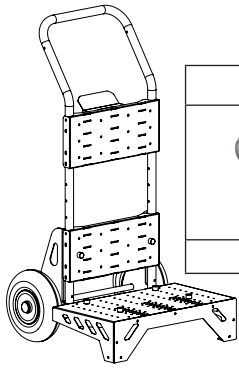

Chariot Diable / Trolley / Fahrwagen 2 Räder JOBSITE XL

ref. 039568 - V2.2

x12	x36	x18	x6	x6	x2	x2	x1
M6x10	M6	M6x40	-	Plastique / Plastic	Acier / Steel	-	