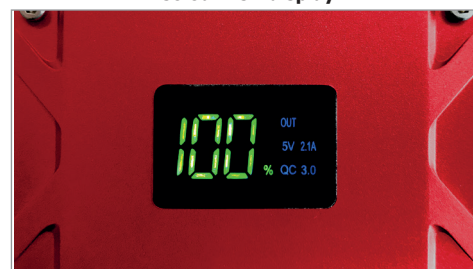

HIGH BRIGHTNESS ASSIST LAMP

Auxiliary light (1 led) with 3 lighting modes: normal, strobe, SOS.

LCD DISPLAY

The NOMAD POWER 400 is equipped with an LCD display that gives information on:

- the % of charge of the internal battery.
- the different input and output ports used.

A SMART PRODUCT

Lightweight (498 g) and compact, it will ideally find its place in a vehicle's glove box/tray as well as in a suitcase.

Colour LCD display

Supplied with case
+ accessories

Smart jump lead

Multiconnectors
USB cable