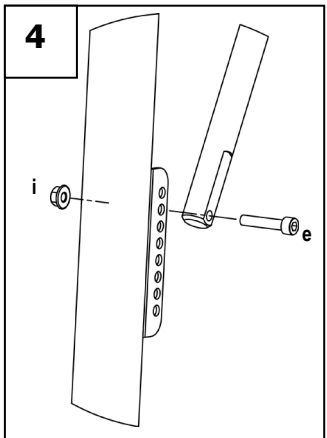

POTENCE BP

BP Balancing system

Ref. 018389

	a	b	c	d	e	f	g	h	i	j	k	l	m
20 min	X4	X2	X2	X1	X1	X8	X4	X1	X4	X1	X3	X2	X2