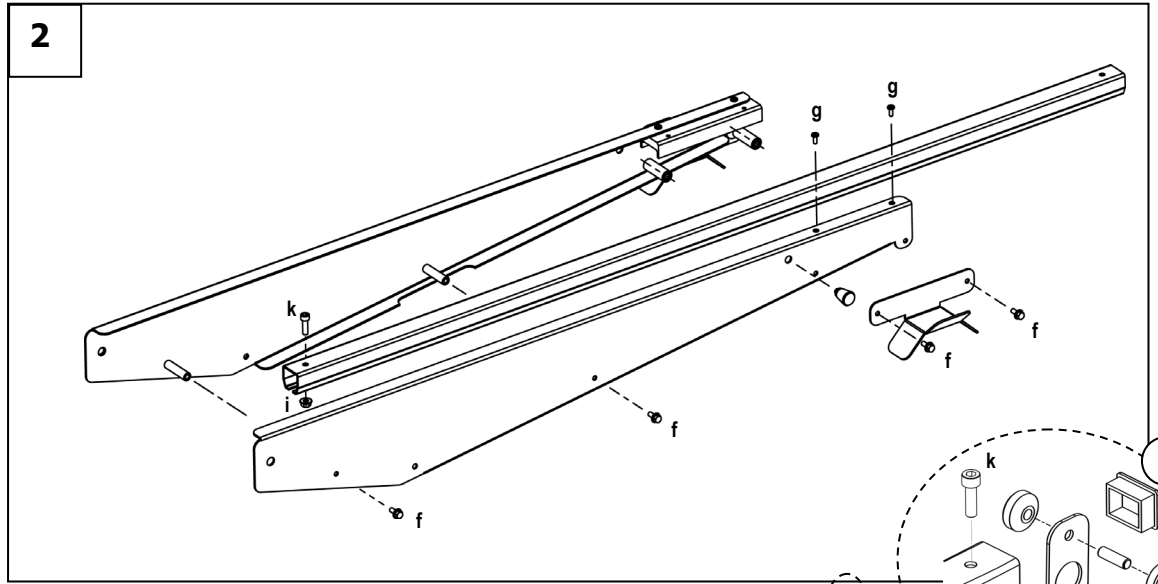

POTENCE BP

BP Balancing system

Ref. 018389

	a	b	c	d	e	f	g	h	i	j	k	l	m
20 min	X4	X2	X2	X1	X1	X8	X4	X1	X4	X1	X3	X2	X2