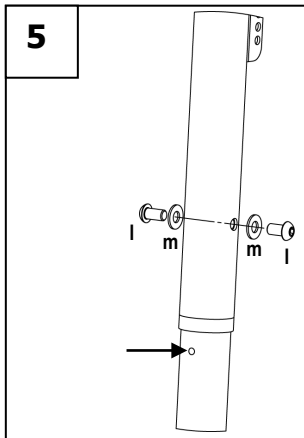

POTENCE BP

BP Balancing system

Ref. 018389

	a	b	c	d	e	f	g	h	i	j	k	l	m
20 min	X4	X2	X2	X1	X1	X8	X4	X1	X4	X1	X3	X2	X2