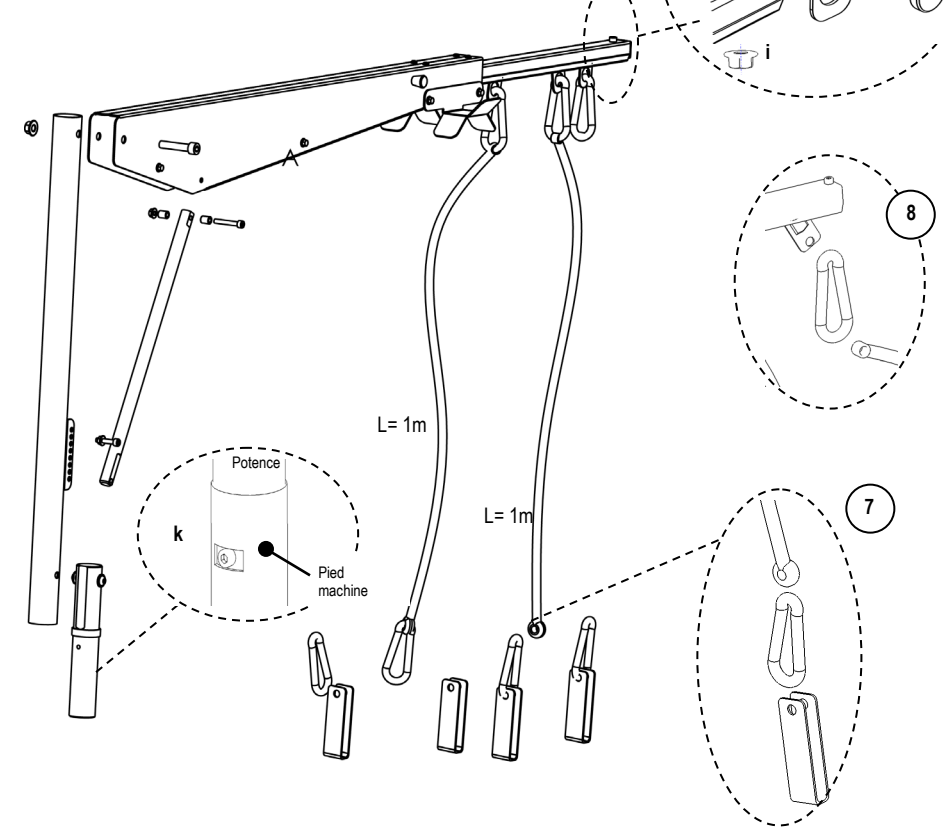

POTENCE BP

BP Balancing system

Ref. 018389

	a	b	c	d	e	f	g	h	i	j	k	l	m
20 min	X4	X2	X2	X1	X1	X8	X4	X1	X4	X1	X3	X2	X2