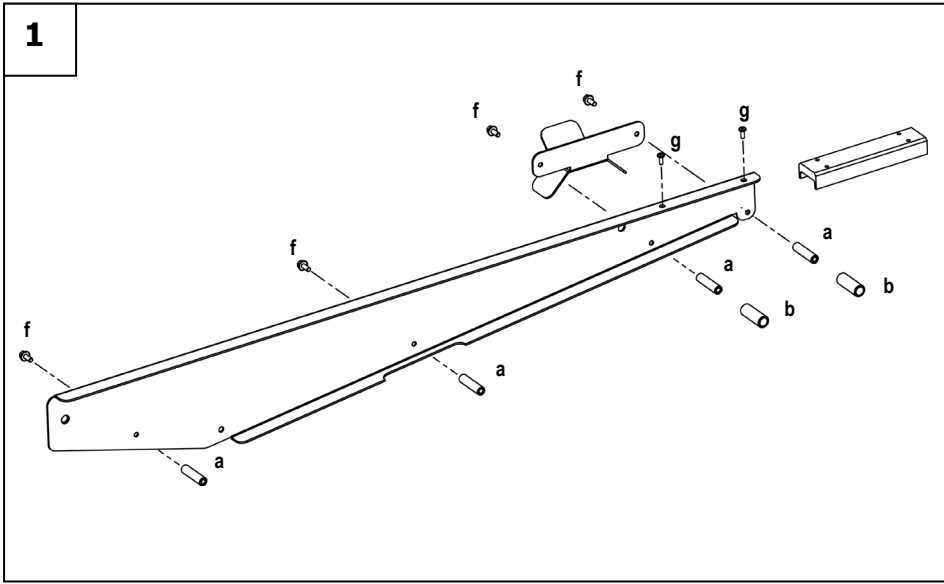

POTENCE BP

BP Balancing system

Ref. 018389

	a	b	c	d	e	f	g	h	i	j	k	l	m
20 min	X4	X2	X2	X1	X1	X8	X4	X1	X4	X1	X3	X2	X2