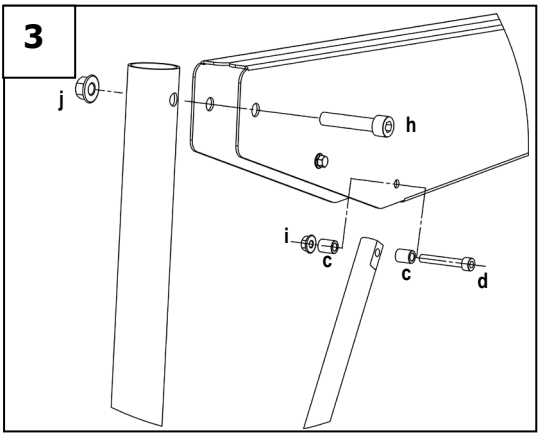

POTENCE BP

BP Balancing system

Ref. 018389

	a	b	c	d	e	f	g	h	i	j	k	l	m
20 min	X4	X2	X2	X1	X1	X8	X4	X1	X4	X1	X3	X2	X2